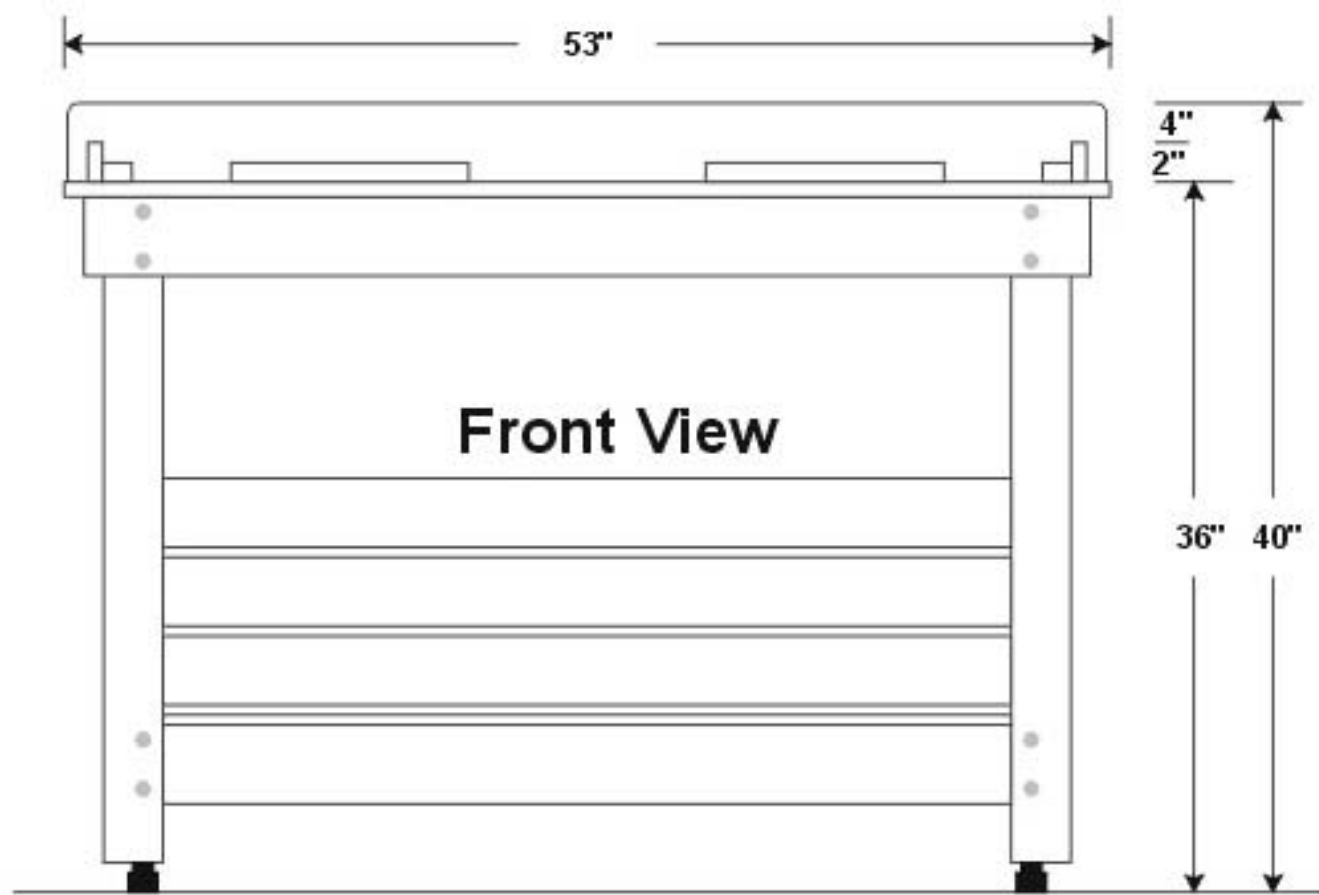

53"

4"
2"

Front View

36"

40"

Side View

53"

A horizontal dimension line with arrows at both ends, indicating a length of 53 inches.

1326 Sq. Inches

27"

A vertical dimension line with arrows at both ends, indicating a width of 27 inches.

Top View