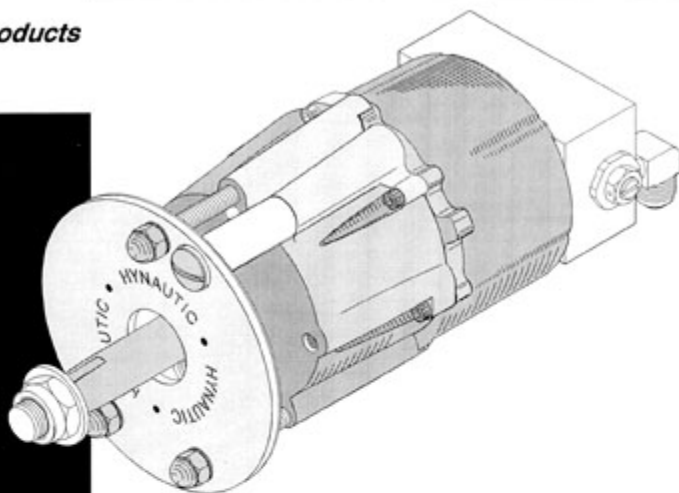

H-100 Helm

Package Includes:

- Helm Unit
- Cover Plate & Gasket
- Mounting Hardware
- Mounting Template
- Woodruff Key
- Wheel Nut & Washer

Simple Installation
featuring rear mount
design with standard
mounting pattern

H-100 Helm Specifications

MODEL NO.	DISPLACEMENT		SHAFT TYPE
	(cu. in.)	(cu. cm.)	
H-116	1.6	26	3/4" Tapered S. S.
H-120	2	33	3/4" Tapered S. S.
H-124	2.4	39	3/4" Tapered S. S.

Hynautic Marine Systems and Products • 1579 Barber Road, Sarasota, FL 34240 • Tel. 941.379.0500 • FAX 941.379.0496