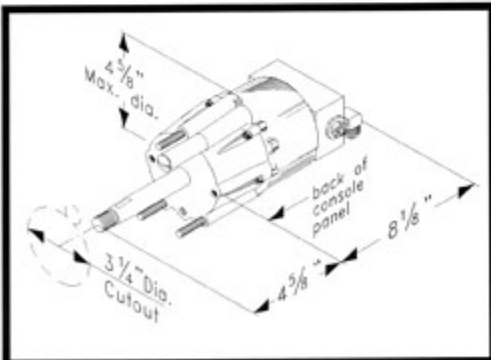

H-100 Helm

Package Includes:

- Helm Unit
- Cover Plate & Gasket
- Mounting Hardware
- Mounting Template
- Woodruff Key
- Wheel Nut & Washer

Simple Installation
featuring rear mount
design with standard
mounting pattern

H-100 Helm Specifications

MODEL NO.	DISPLACEMENT		SHAFT TYPE
	(cu. in.)	(cu. cm.)	
H-116	1.6	26	3/4" Tapered S. S.
H-120	2	33	3/4" Tapered S. S.
H-124	2.4	39	3/4" Tapered S. S.

Hynautic Marine Systems and Products • 1579 Barber Road, Sarasota, FL 34240 • Tel. 941.379.0500 • FAX 941.379.0496