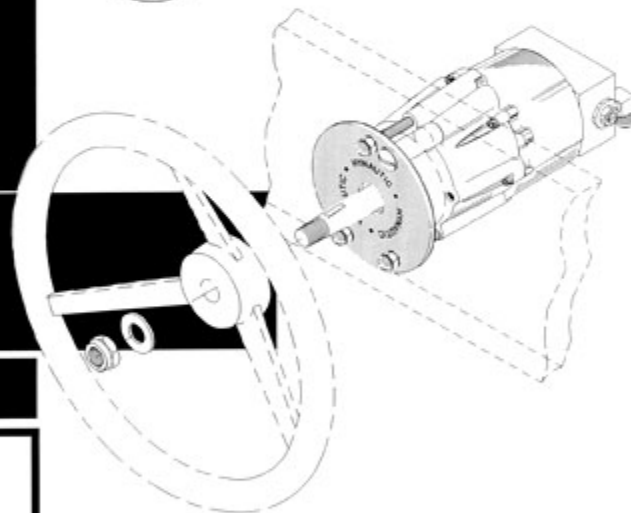

H-100 Helm

Package Includes:

- Helm Unit
- Cover Plate & Gasket
- Mounting Hardware
- Mounting Template
- Woodruff Key
- Wheel Nut & Washer

Simple Installation
featuring rear mount
design with standard
mounting pattern

H-100 Helm Specifications

MODEL NO.	DISPLACEMENT		SHAFT TYPE
	(cu. in.)	(cu. cm.)	
H-116	1.6	26	3/4" Tapered S. S.
H-120	2	33	3/4" Tapered S. S.
H-124	2.4	39	3/4" Tapered S. S.

Hynautic Marine Systems and Products • 1579 Barber Road, Sarasota, FL 34240 • Tel. 941.379.0500 • FAX 941.379.0496