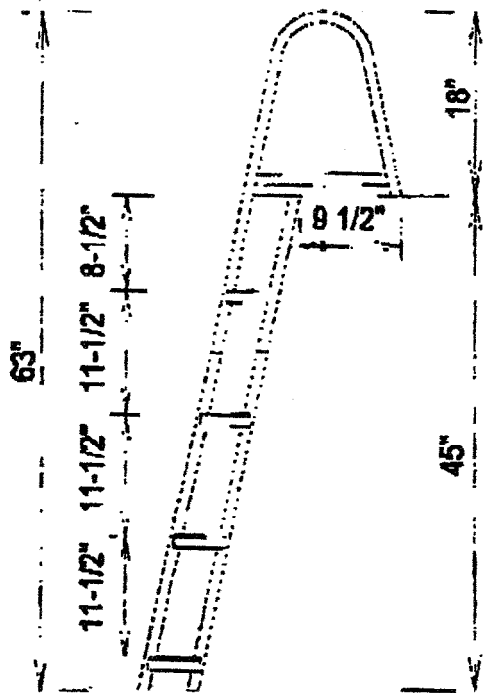

# 4-STEP LADDER

Steps are 16" w X 5-1/2" d  
Outside width is 18"

\*\*all dimensions are approximate